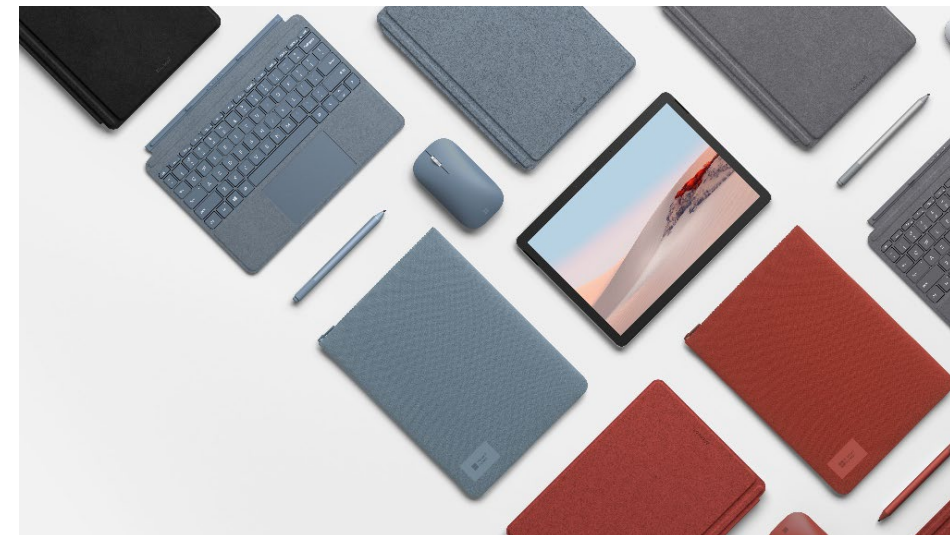

SUR20_Go2_Feature_AllColors_Family_3x2