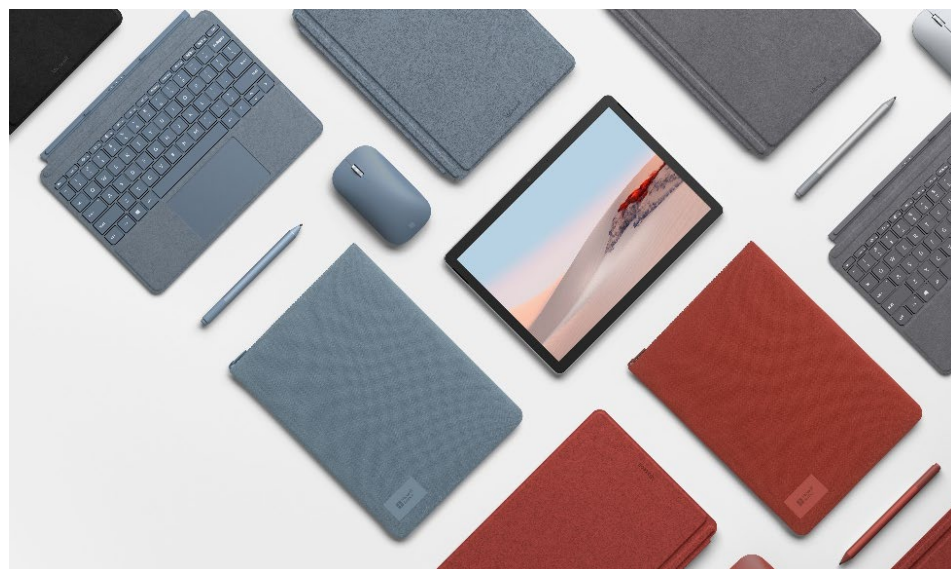

SUR20_Go2_Feature_AllColors_Family_16x9