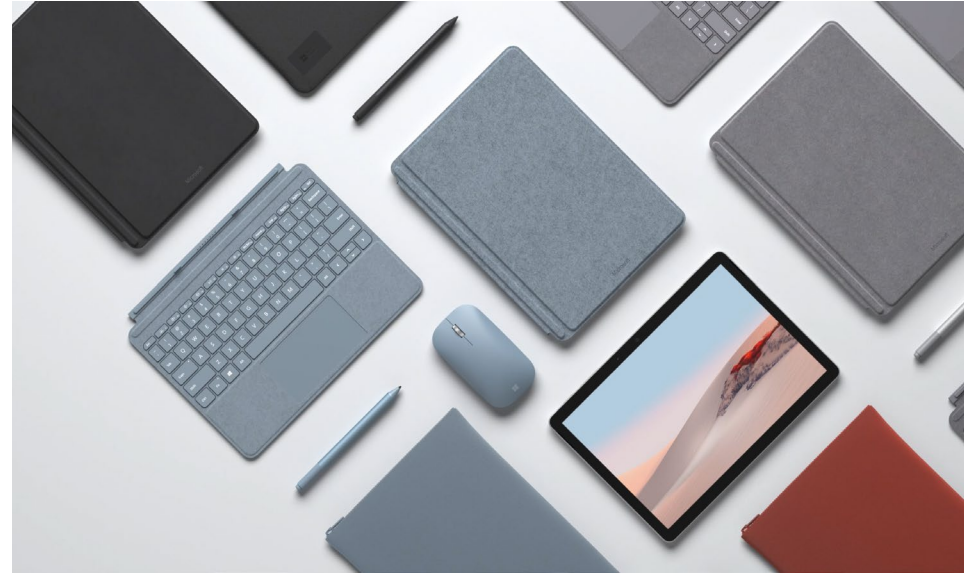

SUR20_Go2_Feature_Platinum_DualModes

Screens

SUR20_Go2_HeroScreen

Motion

SUR20_Go2_Feature_IceBlue_360Motion

SUR20_Go2_VideoWall_Accessory_Family

SUR20_Go2_VideoWall_Studio

SUR20_Go2_VideoWall_Profile